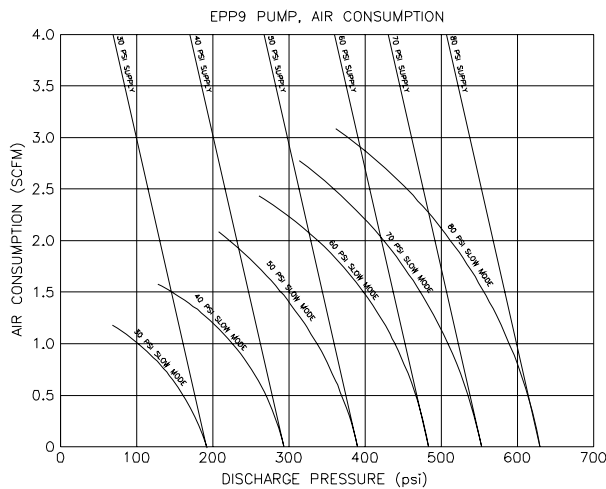

PUMP, FILTER & REGULATOR ASSEMBLY

561XX352 EPP9 PUMP

PUMP & FILTER ASSEMBLY

EPP9 Pump

DS109

PARTS LIST

ITEM	PART NUMBER	DESCRIPTION
1	561XX351	ASSY - MANIFOLD W/ PCB
1A	561XX349	ASSY - AIR RESTRICTOR
1B	411XX931	SOLENOID
1C	745XX103	O-RING
2	782XX653	AIR CYLINDER
3	561XX350	ASSY - SEAL CARTRIDGE
4	745XX005	O-RING
5	561XX344	MOUNTING FLANGE
6	561XX336	LOWER CHECK
7	561XX342	BODY
8	784XX091	SHCS M6 X 16 SS
9	746XX159	O-RING
10	884XX339	FHSS M8 X 20 SS
11	561XX165	SEAT
12	746XX124	O-RING
13	561XX307	BALL 3/4" DIA - CERAMIC
14	091XX757	DOWEL PIN - 4MM X 40MM
15	561XX239	STANDOFF
16	782XX636	SERIAL LABEL
17	782XX557	SILICONE GREASE
18	783XX413	SNAP RING
19	561XX337	PISTON BODY - TOP
20	561XX338	PISTON CHECK - BOTTOM
21	561XX247	BALL 5/8" DIA
22	746XX271	PISTON SEAL
23	783XX385	CONICAL SPRING