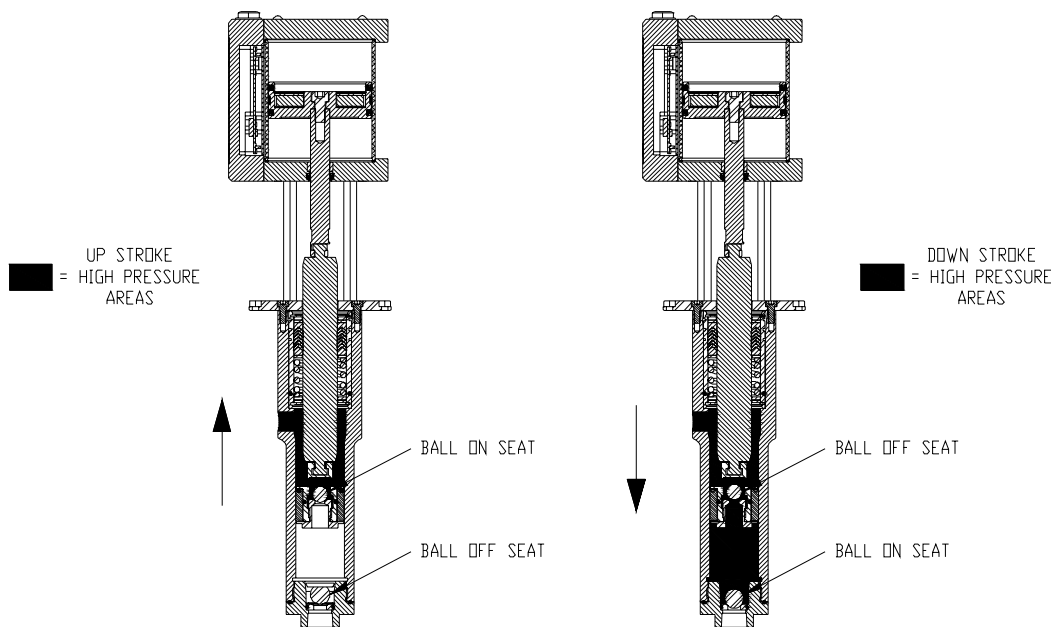

PUMP, FILTER & REGULATOR ASSEMBLY

561XX352 EPP9 PUMP

PUMP & FILTER ASSEMBLY

EPP9 Pump

DS109

PARTS LIST

ITEM	PART NUMBER	DESCRIPTION
1	561XX351	ASSY - MANIFOLD W/ PCB
1A	561XX349	ASSY - AIR RESTRICTOR
1B	411XX931	SOLENOID
1C	745XX103	O-RING
2	782XX653	AIR CYLINDER
3	561XX350	ASSY - SEAL CARTRIDGE
4	745XX005	O-RING
5	561XX344	MOUNTING FLANGE
6	561XX336	LOWER CHECK
7	561XX342	BODY
8	784XX091	SHCS M6 X 16 SS
9	746XX159	O-RING
10	884XX339	FHSS M8 X 20 SS
11	561XX165	SEAT
12	746XX124	O-RING
13	561XX307	BALL 3/4" DIA - CERAMIC
14	091XX757	DOWEL PIN - 4MM X 40MM
15	561XX239	STANDOFF
16	782XX636	SERIAL LABEL
17	782XX557	SILICONE GREASE
18	783XX413	SNAP RING
19	561XX337	PISTON BODY - TOP
20	561XX338	PISTON CHECK - BOTTOM
21	561XX247	BALL 5/8" DIA
22	746XX271	PISTON SEAL
23	783XX385	CONICAL SPRING