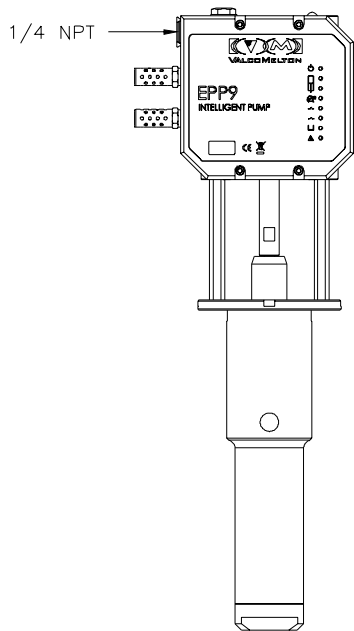

EPP9 – STANDARD
561XX352

24V POWER SUPPLY
036XX175
OR CONNECT TO VALCO PATTERN CONTROL MODULE

WALL MOUNT PUMP SUPPORT EQUIPMENT
561XX109 – STANDARD

DUAL PUMP CENTRAL GLUING SYSTEM EQUIPMENT
561XX262

SEAL KITS & REPAIR KITS
561XX353 – AIR MOTOR REPAIR KIT
561XX355 – FLUID SECTION REPAIR KIT

PUMP, FILTER & REGULATOR ASSEMBLY'S
EPP9 PUMP, FILTER, 3:1 BALANCING REGULATOR
739XX161
EPP9 PUMP, FILTER, DUAL 3:1 BALANCING REGULATORS
739XX160
EPP9 PUMP, FILTER, 6:1 BALANCING REGULATOR
739XX113
EPP9 PUMP, FILTER, DUAL 6:1 BALANCING REGULATORS
739XX087

PUMP, FILTER & REGULATOR ASSEMBLY

561XX352 EPP9 PUMP

PUMP & FILTER ASSEMBLY

EPP9 Pump

DS109

PARTS LIST

ITEM	PART NUMBER	DESCRIPTION
1	561XX351	ASSY - MANIFOLD W/ PCB
1A	561XX349	ASSY - AIR RESTRICTOR
1B	411XX931	SOLENOID
1C	745XX103	O-RING
2	782XX653	AIR CYLINDER
3	561XX350	ASSY - SEAL CARTRIDGE
4	745XX005	O-RING
5	561XX344	MOUNTING FLANGE
6	561XX336	LOWER CHECK
7	561XX342	BODY
8	784XX091	SHCS M6 X 16 SS
9	746XX159	O-RING
10	884XX339	FHSS M8 X 20 SS
11	561XX165	SEAT
12	746XX124	O-RING
13	561XX307	BALL 3/4" DIA - CERAMIC
14	091XX757	DOWEL PIN - 4MM X 40MM
15	561XX239	STANDOFF
16	782XX636	SERIAL LABEL
17	782XX557	SILICONE GREASE
18	783XX413	SNAP RING
19	561XX337	PISTON BODY - TOP
20	561XX338	PISTON CHECK - BOTTOM
21	561XX247	BALL 5/8" DIA
22	746XX271	PISTON SEAL
23	783XX385	CONICAL SPRING