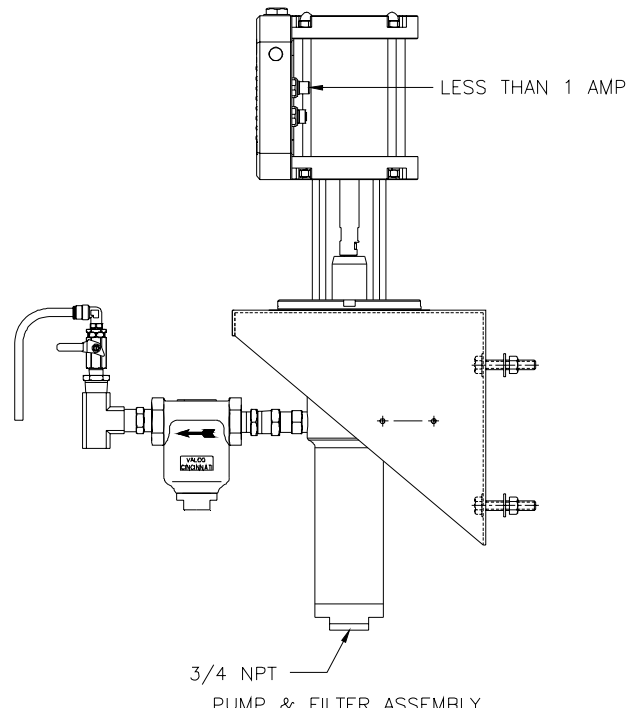

EPP9 – STANDARD
561XX352

24V POWER SUPPLY
036XX175
OR CONNECT TO VALCO PATTERN CONTROL MODULE

WALL MOUNT PUMP SUPPORT EQUIPMENT
561XX109 – STANDARD

DUAL PUMP CENTRAL GLUING SYSTEM EQUIPMENT
561XX262

SEAL KITS & REPAIR KITS
561XX353 – AIR MOTOR REPAIR KIT
561XX355 – FLUID SECTION REPAIR KIT

PUMP, FILTER & REGULATOR ASSEMBLY'S
EPP9 PUMP, FILTER, 3:1 BALANCING REGULATOR
739XX161
EPP9 PUMP, FILTER, DUAL 3:1 BALANCING REGULATORS
739XX160
EPP9 PUMP, FILTER, 6:1 BALANCING REGULATOR
739XX113
EPP9 PUMP, FILTER, DUAL 6:1 BALANCING REGULATORS
739XX087

PUMP, FILTER & REGULATOR ASSEMBLY

561XX352 EPP9 PUMP

PUMP & FILTER ASSEMBLY

EPP9 Pump

DS109

PARTS LIST

ITEM	PART NUMBER	DESCRIPTION
1	561XX351	ASSY - MANIFOLD W/ PCB
1A	561XX349	ASSY - AIR RESTRICTOR
1B	411XX931	SOLENOID
1C	745XX103	O-RING
2	782XX653	AIR CYLINDER
3	561XX350	ASSY - SEAL CARTRIDGE
4	745XX005	O-RING
5	561XX344	MOUNTING FLANGE
6	561XX336	LOWER CHECK
7	561XX342	BODY
8	784XX091	SHCS M6 X 16 SS
9	746XX159	O-RING
10	884XX339	FHSS M8 X 20 SS
11	561XX165	SEAT
12	746XX124	O-RING
13	561XX307	BALL 3/4" DIA - CERAMIC
14	091XX757	DOWEL PIN - 4MM X 40MM
15	561XX239	STANDOFF
16	782XX636	SERIAL LABEL
17	782XX557	SILICONE GREASE
18	783XX413	SNAP RING
19	561XX337	PISTON BODY - TOP
20	561XX338	PISTON CHECK - BOTTOM
21	561XX247	BALL 5/8" DIA
22	746XX271	PISTON SEAL
23	783XX385	CONICAL SPRING