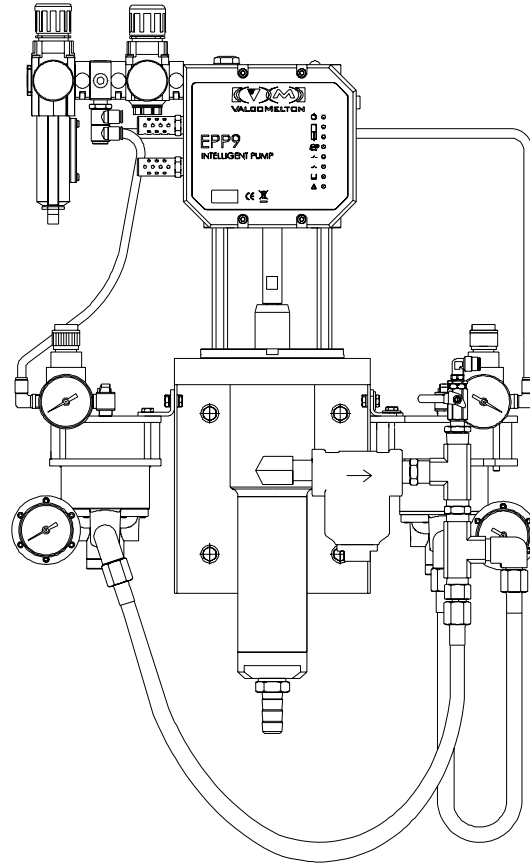

EPP9 – STANDARD
561XX352

24V POWER SUPPLY
036XX175
OR CONNECT TO VALCO PATTERN CONTROL MODULE

WALL MOUNT PUMP SUPPORT EQUIPMENT
561XX109 – STANDARD

DUAL PUMP CENTRAL GLUING SYSTEM EQUIPMENT
561XX262

SEAL KITS & REPAIR KITS
561XX353 – AIR MOTOR REPAIR KIT
561XX355 – FLUID SECTION REPAIR KIT

PUMP, FILTER & REGULATOR ASSEMBLY'S
EPP9 PUMP, FILTER, 3:1 BALANCING REGULATOR
739XX161
EPP9 PUMP, FILTER, DUAL 3:1 BALANCING REGULATORS
739XX160
EPP9 PUMP, FILTER, 6:1 BALANCING REGULATOR
739XX113
EPP9 PUMP, FILTER, DUAL 6:1 BALANCING REGULATORS
739XX087

PUMP, FILTER & REGULATOR ASSEMBLY

561XX352 EPP9 PUMP

PUMP & FILTER ASSEMBLY

EPP9 Pump

DS109

PARTS LIST

ITEM	PART NUMBER	DESCRIPTION
1	561XX351	ASSY - MANIFOLD W/ PCB
1A	561XX349	ASSY - AIR RESTRICTOR
1B	411XX931	SOLENOID
1C	745XX103	O-RING
2	782XX653	AIR CYLINDER
3	561XX350	ASSY - SEAL CARTRIDGE
4	745XX005	O-RING
5	561XX344	MOUNTING FLANGE
6	561XX336	LOWER CHECK
7	561XX342	BODY
8	784XX091	SHCS M6 X 16 SS
9	746XX159	O-RING
10	884XX339	FHSS M8 X 20 SS
11	561XX165	SEAT
12	746XX124	O-RING
13	561XX307	BALL 3/4" DIA - CERAMIC
14	091XX757	DOWEL PIN - 4MM X 40MM
15	561XX239	STANDOFF
16	782XX636	SERIAL LABEL
17	782XX557	SILICONE GREASE
18	783XX413	SNAP RING
19	561XX337	PISTON BODY - TOP
20	561XX338	PISTON CHECK - BOTTOM
21	561XX247	BALL 5/8" DIA
22	746XX271	PISTON SEAL
23	783XX385	CONICAL SPRING