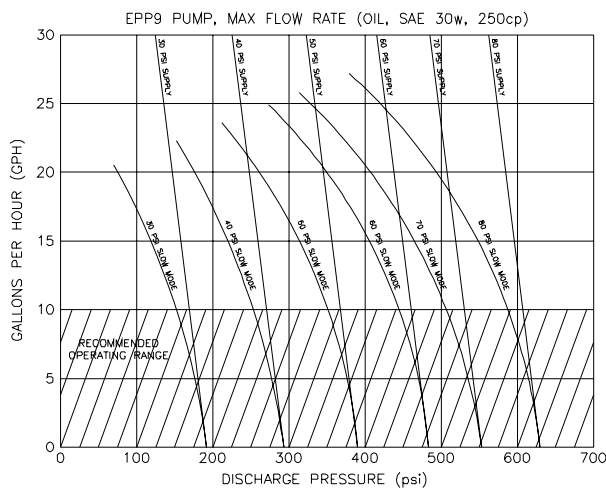

PUMP, FILTER & REGULATOR ASSEMBLY

561XX352 EPP9 PUMP

PUMP & FILTER ASSEMBLY

EPP9 Pump

DS109

PARTS LIST

ITEM	PART NUMBER	DESCRIPTION
1	561XX351	ASSY - MANIFOLD W/ PCB
1A	561XX349	ASSY - AIR RESTRICTOR
1B	411XX931	SOLENOID
1C	745XX103	O-RING
2	782XX653	AIR CYLINDER
3	561XX350	ASSY - SEAL CARTRIDGE
4	745XX005	O-RING
5	561XX344	MOUNTING FLANGE
6	561XX336	LOWER CHECK
7	561XX342	BODY
8	784XX091	SHCS M6 X 16 SS
9	746XX159	O-RING
10	884XX339	FHSS M8 X 20 SS
11	561XX165	SEAT
12	746XX124	O-RING
13	561XX307	BALL 3/4" DIA - CERAMIC
14	091XX757	DOWEL PIN - 4MM X 40MM
15	561XX239	STANDOFF
16	782XX636	SERIAL LABEL
17	782XX557	SILICONE GREASE
18	783XX413	SNAP RING
19	561XX337	PISTON BODY - TOP
20	561XX338	PISTON CHECK - BOTTOM
21	561XX247	BALL 5/8" DIA
22	746XX271	PISTON SEAL
23	783XX385	CONICAL SPRING