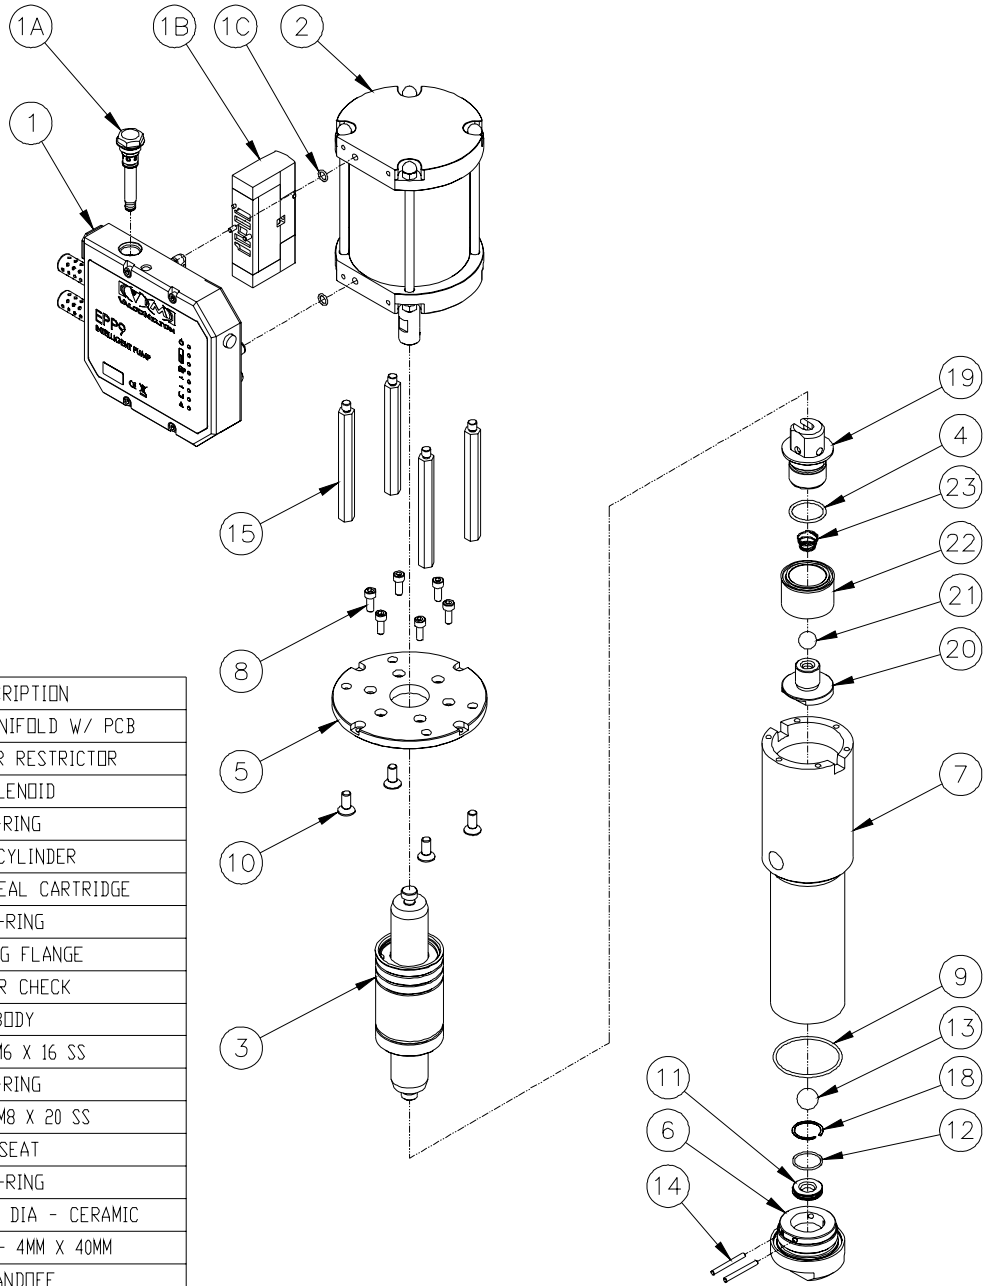

PUMP, FILTER & REGULATOR ASSEMBLY

561XX352 EPP9 PUMP

PUMP & FILTER ASSEMBLY

EPP9 Pump

DS109

PARTS LIST

ITEM	PART NUMBER	DESCRIPTION
1	561XX351	ASSY - MANIFOLD W/ PCB
1A	561XX349	ASSY - AIR RESTRICTOR
1B	411XX931	SOLENOID
1C	745XX103	O-RING
2	782XX653	AIR CYLINDER
3	561XX350	ASSY - SEAL CARTRIDGE
4	745XX005	O-RING
5	561XX344	MOUNTING FLANGE
6	561XX336	LOWER CHECK
7	561XX342	BODY
8	784XX091	SHCS M6 X 16 SS
9	746XX159	O-RING
10	884XX339	FHSS M8 X 20 SS
11	561XX165	SEAT
12	746XX124	O-RING
13	561XX307	BALL 3/4" DIA - CERAMIC
14	091XX757	DOWEL PIN - 4MM X 40MM
15	561XX239	STANDOFF
16	782XX636	SERIAL LABEL
17	782XX557	SILICONE GREASE
18	783XX413	SNAP RING
19	561XX337	PISTON BODY - TOP
20	561XX338	PISTON CHECK - BOTTOM
21	561XX247	BALL 5/8" DIA
22	746XX271	PISTON SEAL
23	783XX385	CONICAL SPRING